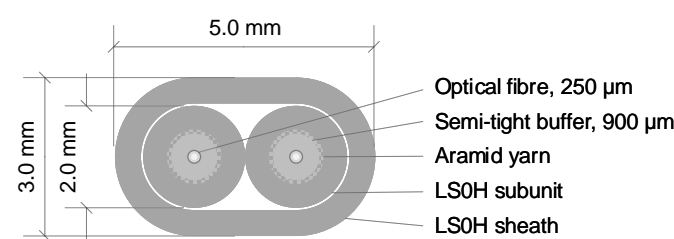

A A

B B

C C

D D

E E

F F

Art. No.	Description	Polarity	Length [m]
421811	DAX SCD -LSH/APC01M0H-OVGE-OS2	-	1.0
421812	DAX SCD -LSH/APC02M0H-OVGE-OS2	-	2.0
421814	DAX SCD -LSH/APC04M0H-OVGE-OS2	-	3.0
421813	DAX SCD -LSH/APC03M0H-OVGE-OS2	-	4.0
421815	DAX SCD -LSH/APC05M0H-OVGE-OS2	-	5.0
421816	DAX SCD -LSH/APC06M0H-OVGE-OS2	-	6.0
421817	DAX SCD -LSH/APC07M0H-OVGE-OS2	-	7.0
421818	DAX SCD -LSH/APC08M0H-OVGE-OS2	-	8.0
421819	DAX SCD -LSH/APC09M0H-OVGE-OS2	-	9.0
421820	DAX SCD -LSH/APC10M0H-OVGE-OS2	-	10.0
	DAX SCD -LSH/APCxxMxH-OVGE-OS2	-	xx.X

Note: Some items in different lengths may not have been included in this table.

Type	IL mean [dB]	IL max. [dB]	RL mean [dB]	RL min. [dB]
SM/PC	0.12	0.25	55	50
SM/APC	0.12	0.25	70	65

Cable description	CFR class	Sheath colour	Sheath Ø [mm]
FO Indoor Duplex G.652.D BLO / I-V(ZN)HH	-	Yellow	2.0 (3.0 x 5.0)

Dätwyler IT Infra, itinfra.datwyler.com

DATWYLER

Description

FO patch cable, SCD/PC-LSH/APC, figure 0, G.652.D BLO

Drawn	Philipp Bless	21.09.2023	Datwyler description	-				
Checked	André Jaun	23.09.2023	Size	Scale	Article number	Drawing number	Revision	Page
Approved	Kai Wirkus	25.09.2023	A4	-	According to table	10000299067	00	1 of 1