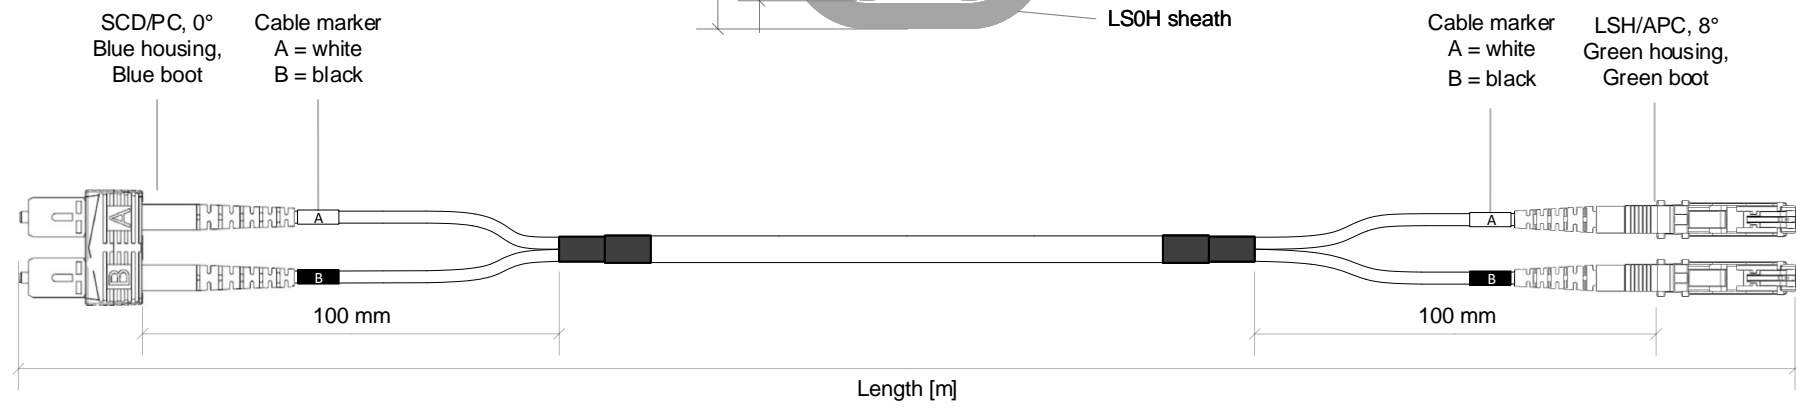

A A

B B

C C

D D

E E

F F

Art. No.	Description	Polarity	Length [m]
421811	DAX SCD -LSH/APC01M0H-OVGE-OS2	-	1.0
421812	DAX SCD -LSH/APC02M0H-OVGE-OS2	-	2.0
421814	DAX SCD -LSH/APC04M0H-OVGE-OS2	-	3.0
421813	DAX SCD -LSH/APC03M0H-OVGE-OS2	-	4.0
421815	DAX SCD -LSH/APC05M0H-OVGE-OS2	-	5.0
421816	DAX SCD -LSH/APC06M0H-OVGE-OS2	-	6.0
421817	DAX SCD -LSH/APC07M0H-OVGE-OS2	-	7.0
421818	DAX SCD -LSH/APC08M0H-OVGE-OS2	-	8.0
421819	DAX SCD -LSH/APC09M0H-OVGE-OS2	-	9.0
421820	DAX SCD -LSH/APC10M0H-OVGE-OS2	-	10.0
	DAX SCD -LSH/APCxxMxH-OVGE-OS2	-	xx.X

Note: Some items in different lengths may not have been included in this table.

Type	IL mean [dB]	IL max. [dB]	RL mean [dB]	RL min. [dB]
SM/PC	0.12	0.25	55	50
SM/APC	0.12	0.25	70	65

Cable description	CFR class	Sheath colour	Sheath Ø [mm]
FO Indoor Duplex G.652.D BLO / I-V(ZN)HH	-	Yellow	2.0 (3.0 x 5.0)

Dätwyler IT Infra, itinfra.datwyler.com

DATWYLER

Description

FO patch cable, SCD/PC-LSH/APC, figure 0, G.652.D BLO

Drawn	Philipp Bless	21.09.2023	Datwyler description	-				
Checked	André Jaun	23.09.2023	Size	Scale	Article number	Drawing number	Revision	Page
Approved	Kai Wirkus	25.09.2023	A4	-	According to table	10000299067	00	1 of 1