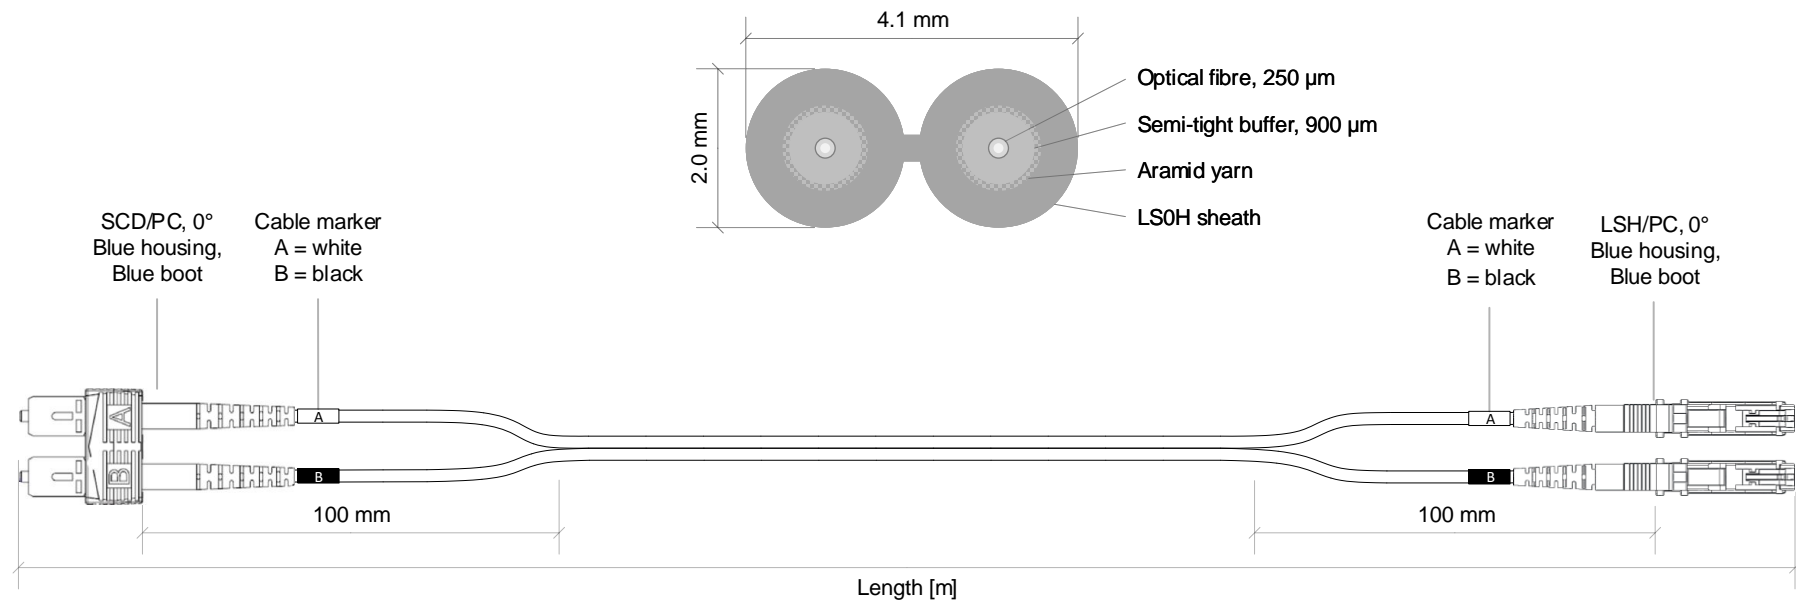

C

D

E

F

Art. No.	Description	Polarity	Length [m]
42141108ZY	DAX SCD -LSH 01M0H-ZCGE-OS2	-	1.0
42141208ZY	DAX SCD -LSH 02M0H-ZCGE-OS2	-	2.0
42141308ZY	DAX SCD -LSH 03M0H-ZCGE-OS2	-	3.0
42141408ZY	DAX SCD -LSH 04M0H-ZCGE-OS2	-	4.0
42141508ZY	DAX SCD -LSH 05M0H-ZCGE-OS2	-	5.0
42141608ZY	DAX SCD -LSH 06M0H-ZCGE-OS2	-	6.0
42141708ZY	DAX SCD -LSH 07M0H-ZCGE-OS2	-	7.0
42141808ZY	DAX SCD -LSH 08M0H-ZCGE-OS2	-	8.0
42141908ZY	DAX SCD -LSH 09M0H-ZCGE-OS2	-	9.0
42142008ZY	DAX SCD -LSH 10M0H-ZCGE-OS2	-	10.0
42142308ZY	DAX SCD -LSH xxMxH-ZCGE-OS2	-	xx.x

Note: Some items in different lengths may not have been included in this table.

Type	IL mean [dB]	IL max. [dB]	RL mean [dB]	RL min. [dB]
SM/PC	0.12	0.25	55	50

Cable description	CPR class	Sheath colour	Sheath Ø [mm]
FO Indoor ZipCord G.652.D BLO / I-V(ZN)H	-	Yellow	2.0 (2.0 x 4.1)

Dätwyler IT Infra, itinfra.datwyler.com

DATWYLER

Description

FO patch cable, SCD/PC-LSH/PC, figure 8, G.652.D BLO

Drawn	Philipp Bless	21.09.2023	Datwyler description		-			
Checked	André Jaun	23.09.2023	Size	Scale	Article number	Drawing number	Revision	Page
Approved	Kai Wirkus	25.09.2023	A4	-	According to table	10000299101	00	1 of 1