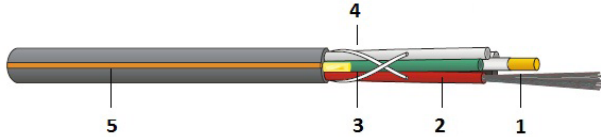

FO Outdoor wbKT S-Micro / A-DQ(ZN)2Y, F_{ca}

S-Micro, up to 288 fibres, Euroclass F_{ca}

metal-free, non-armoured, longitudinally watertight

- 1 ≤ 12 fibres
- 2 Loose tube
- 3 Aramid yarn
- 4 Ripcord
- 5 HDPE sheath

Description

Highly compact, metal-free fibre optic outdoor cable with up to 288 fibres in stranded loose tubes and with dry interstices. Easily cut-back, installation-friendly cable construction.

Application

FTTx, Fibre-to-the-home networks.
Optimised for injection into microducts.

Construction

Armouring (rodent protection)	non-armoured
Outer sheath material	HDPE

General properties

Fibre diameter	250 µm
Maximum number of fibres	288
Standard delivery length [m]	4,000 m
Installation temperature	-5 °C - +50 °C
Storage temperature	-25 °C - +70 °C
Operating temperature	-25 °C - +70 °C
Imprint	DATWYLER FO Outdoor wbKT S-Micro / A-DQ(ZN)2Y «No. of fibres» «Fibre type» «Batch no.» MADE IN SWITZERLAND «Receiver wave receiver wave» «Meter marks»
Field of application	Outdoor